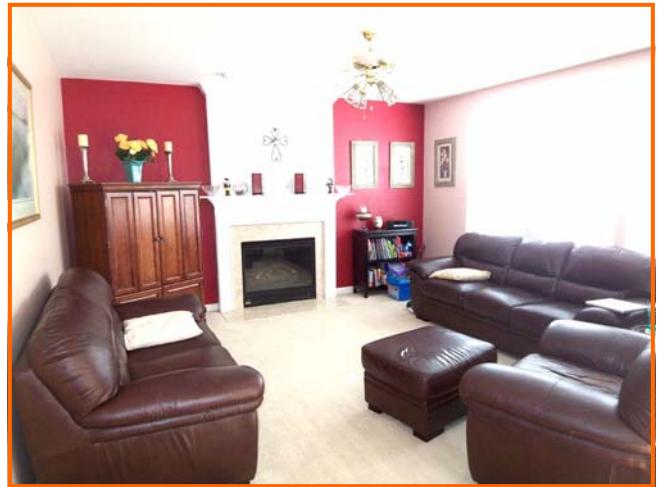

# Welcome Inside Your New Home!!

**Living Room**

**Family Room**

**Kitchen**

**Eat-in Kitchen**

**Dining Room**

**Powder Room**

# Welcome Inside Your New Home!!

**Master Bedroom**

**Bedroom**

**Hall Bathroom**

**Bedroom**

**Rec Room**

**Rear Deck**

# SPECIAL FEATURES

- Quarter acre lot with mature trees in backyard, recently treated/pruned by arborist
- 4 bedrooms upstairs 3.5 baths
- Gas fireplace with light switch start in family room
- Security system-ADT wireless with 2 key fobs
- New air conditioner 2010
- New gas 50 gallon water heater 2011
- Surround sound speakers in basement
- Billiard table in basement
- Cal Spa hot tub on deck
- Doggie door in basement door walkup
- Finished basement with full bath
- FiOS ready
- New tot lot in community
- Community pool, tennis court and basketball court