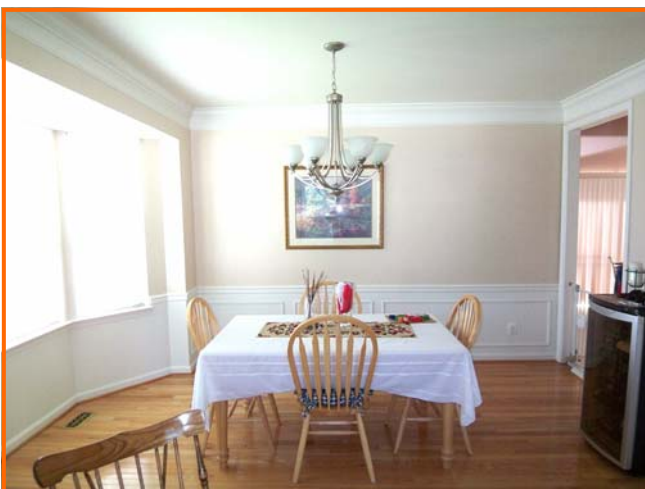

# Welcome Inside Your New Home!!

**Living Room**

**Family Room**

**Kitchen**

**Eat-in Kitchen**

**Dining Room**

**Powder Room**

# SPECIAL FEATURES

- Quarter acre lot with mature trees in backyard, recently treated/pruned by arborist
- 4 bedrooms upstairs 3.5 baths
- Gas fireplace with light switch start in family room
- Security system-ADT wireless with 2 key fobs
- New air conditioner 2010
- New gas 50 gallon water heater 2011
- Surround sound speakers in basement
- Billiard table in basement
- Cal Spa hot tub on deck
- Doggie door in basement door walkup
- Finished basement with full bath
- FiOS ready
- New tot lot in community
- Community pool, tennis court and basketball court