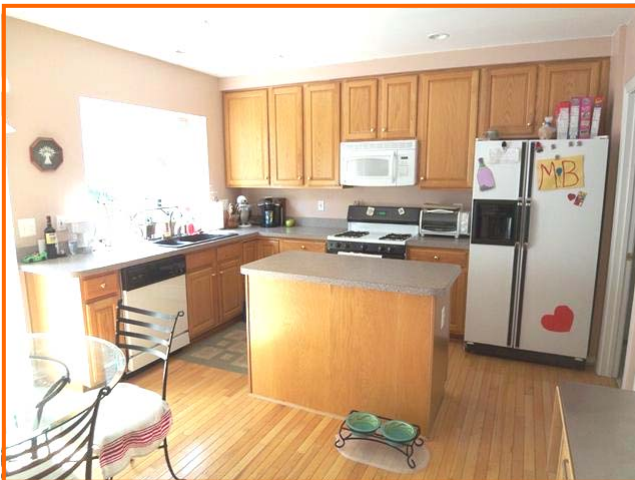

# Welcome Inside Your New Home!!

**Living Room**

**Family Room**

**Kitchen**

**Eat-in Kitchen**

**Dining Room**

**Powder Room**

# Welcome Inside Your New Home!!

**Master Bedroom**

**Bedroom**

**Hall Bathroom**

**Bedroom**

**Rec Room**

**Rear Deck**

# SPECIAL FEATURES

- Quarter acre lot with mature trees in backyard, recently treated/pruned by arborist
- 4 bedrooms upstairs 3.5 baths
- Gas fireplace with light switch start in family room
- Security system-ADT wireless with 2 key fobs
- New air conditioner 2010
- New gas 50 gallon water heater 2011
- Surround sound speakers in basement
- Billiard table in basement
- Cal Spa hot tub on deck
- Doggie door in basement door walkup
- Finished basement with full bath
- FiOS ready
- New tot lot in community
- Community pool, tennis court and basketball court